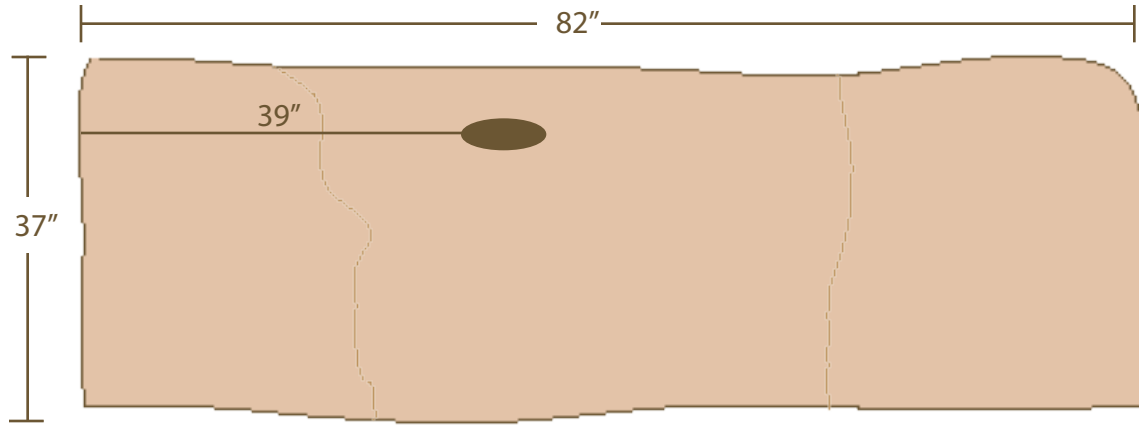

Cantera Waterfall

Footprint

Height = 37"