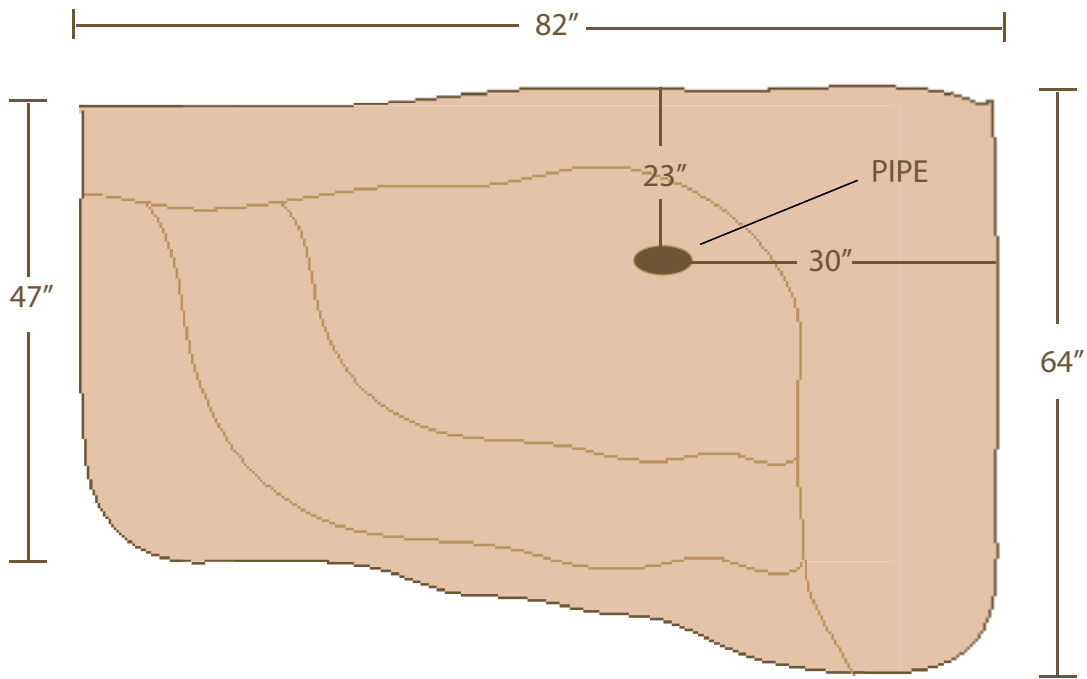

Limestone Corner Waterfall

Height = 23"