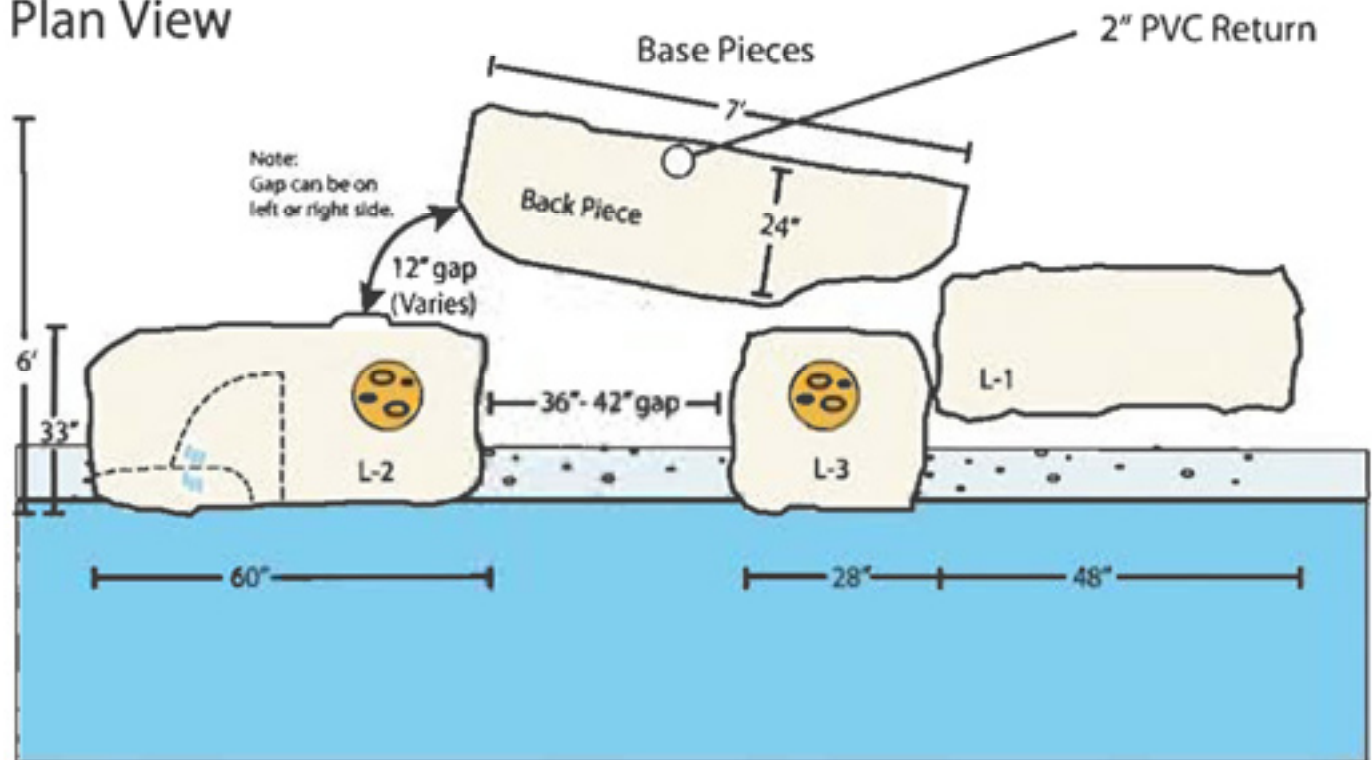

5 FT Grotto Hybrid Cave Version Plan View

5 FT Grotto Hybrid Cave Version Middle View with Grotto Lids & Gap Piece